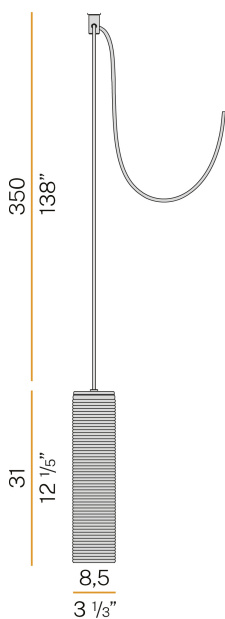

PANZERI

Clio

220-240V AC

M09456.000.0200

black/tobacco diffuser

Data sheet

CODE	M09456.000.0200
SYSTEM POWER CONSUMPTION	max 57W
LIGHT SOURCE	LED retrofit / halogen
LIGHT SOURCE KIT	* included
COMPATIBLE SOURCES	LED retrofit bulb 8W E27 2700K Ra80 1050lm (no dimming) * / max 57W E27
COLOUR TEMPERATURE	2700K Ra>80
LIGHT DISTRIBUTION	diffused
POWER SUPPLY	220-240V AC
FREQUENCY	50/60Hz
NOMINAL LUMINOUS FLUX	1050lm
WEIGHT	1,15 Kg
PROTECTION DEGREE	IP20
COLOUR TOLLERANCES	SDCM <6
PACKING DIMENSIONS (CM)	0,0 x 0,0 x 0,0

Multiple suspension lighting fixture for interiors, with direct and indirect light emission. Structure in pressed rough aluminium and pickled sheet metal in polyacrylic paint. Diffuser in blown glass with white, crystal, steel, amber, bronze, tobacco or green ribbing finish.

Pickled sheet metal closing disk in black or mat brass polyacrylic paint. 3,5m (137,8") long suspension and power cable in PVC with black fabric covering. Provided without power canopy, complete with polycarbonate hook.

Technical drawing